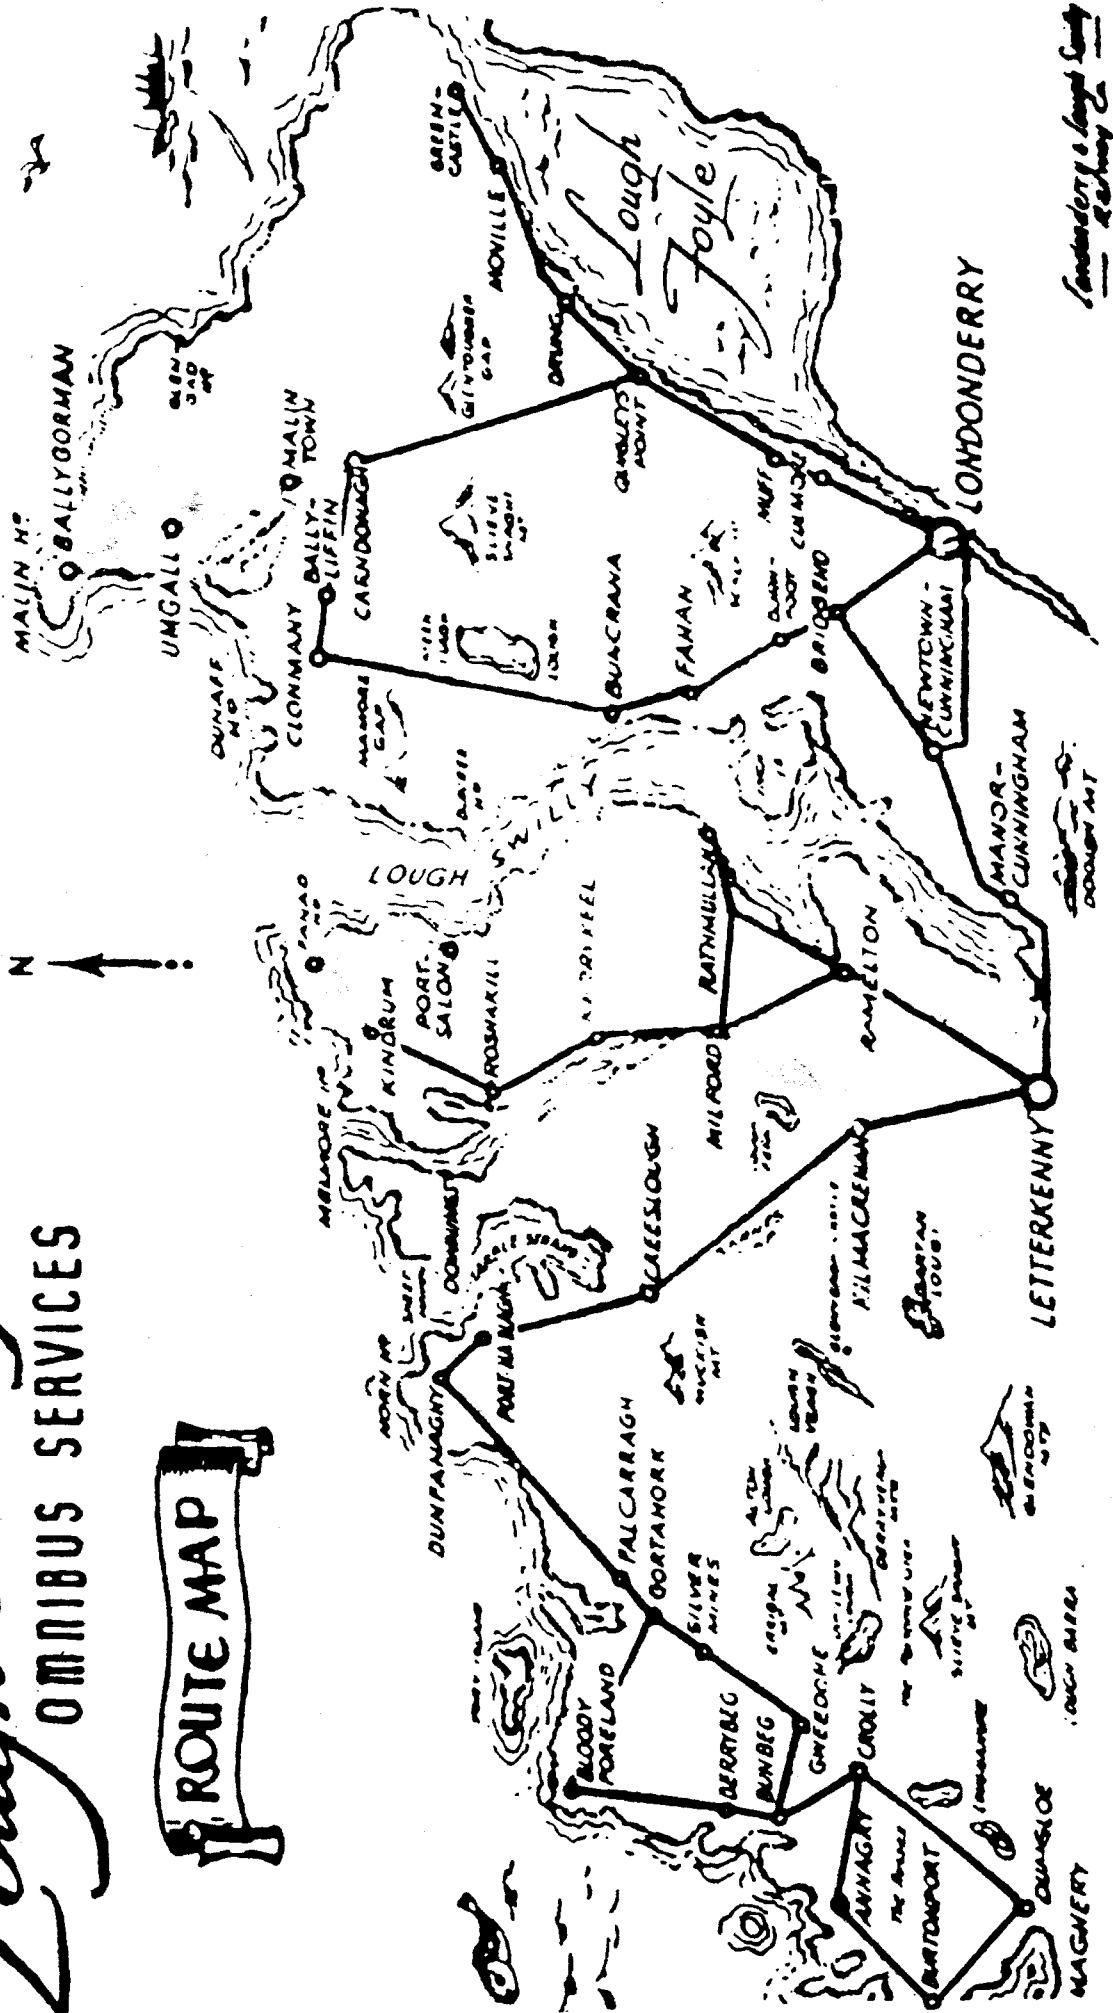

Londonerry & Lough Swilly
22 January

Lough Swilly Bus Company

From Monday 29th June 2009 until Sunday 23rd August 2009

Derry - Buncrana

Monday - Friday

Derry	dept	07:20	08:00	08:45	11:00	12:00	13:00	14:00	15:00	16:00	17:00	18:00
Coshquin	dept	07:32	08:12	08:57	11:12	12:12	13:12	14:12	15:12	16:12	17:12	18:12
Bridgend	dept	07:35	08:15	09:00	11:15	12:15	13:15	14:15	15:15	16:15	17:15	18:15
Burnfoot	dept	07:38	08:18	09:03	11:18	12:18	13:18	14:18	15:18	16:18	17:18	18:18
Fahan	dept	07:47	08:27	09:12	11:27	12:27	13:27	14:27	15:27	16:27	17:27	18:27
Buncrana	arr	07:58	08:35	09:20	11:35	12:35	13:35	14:35	15:35	16:35	17:35	18:35