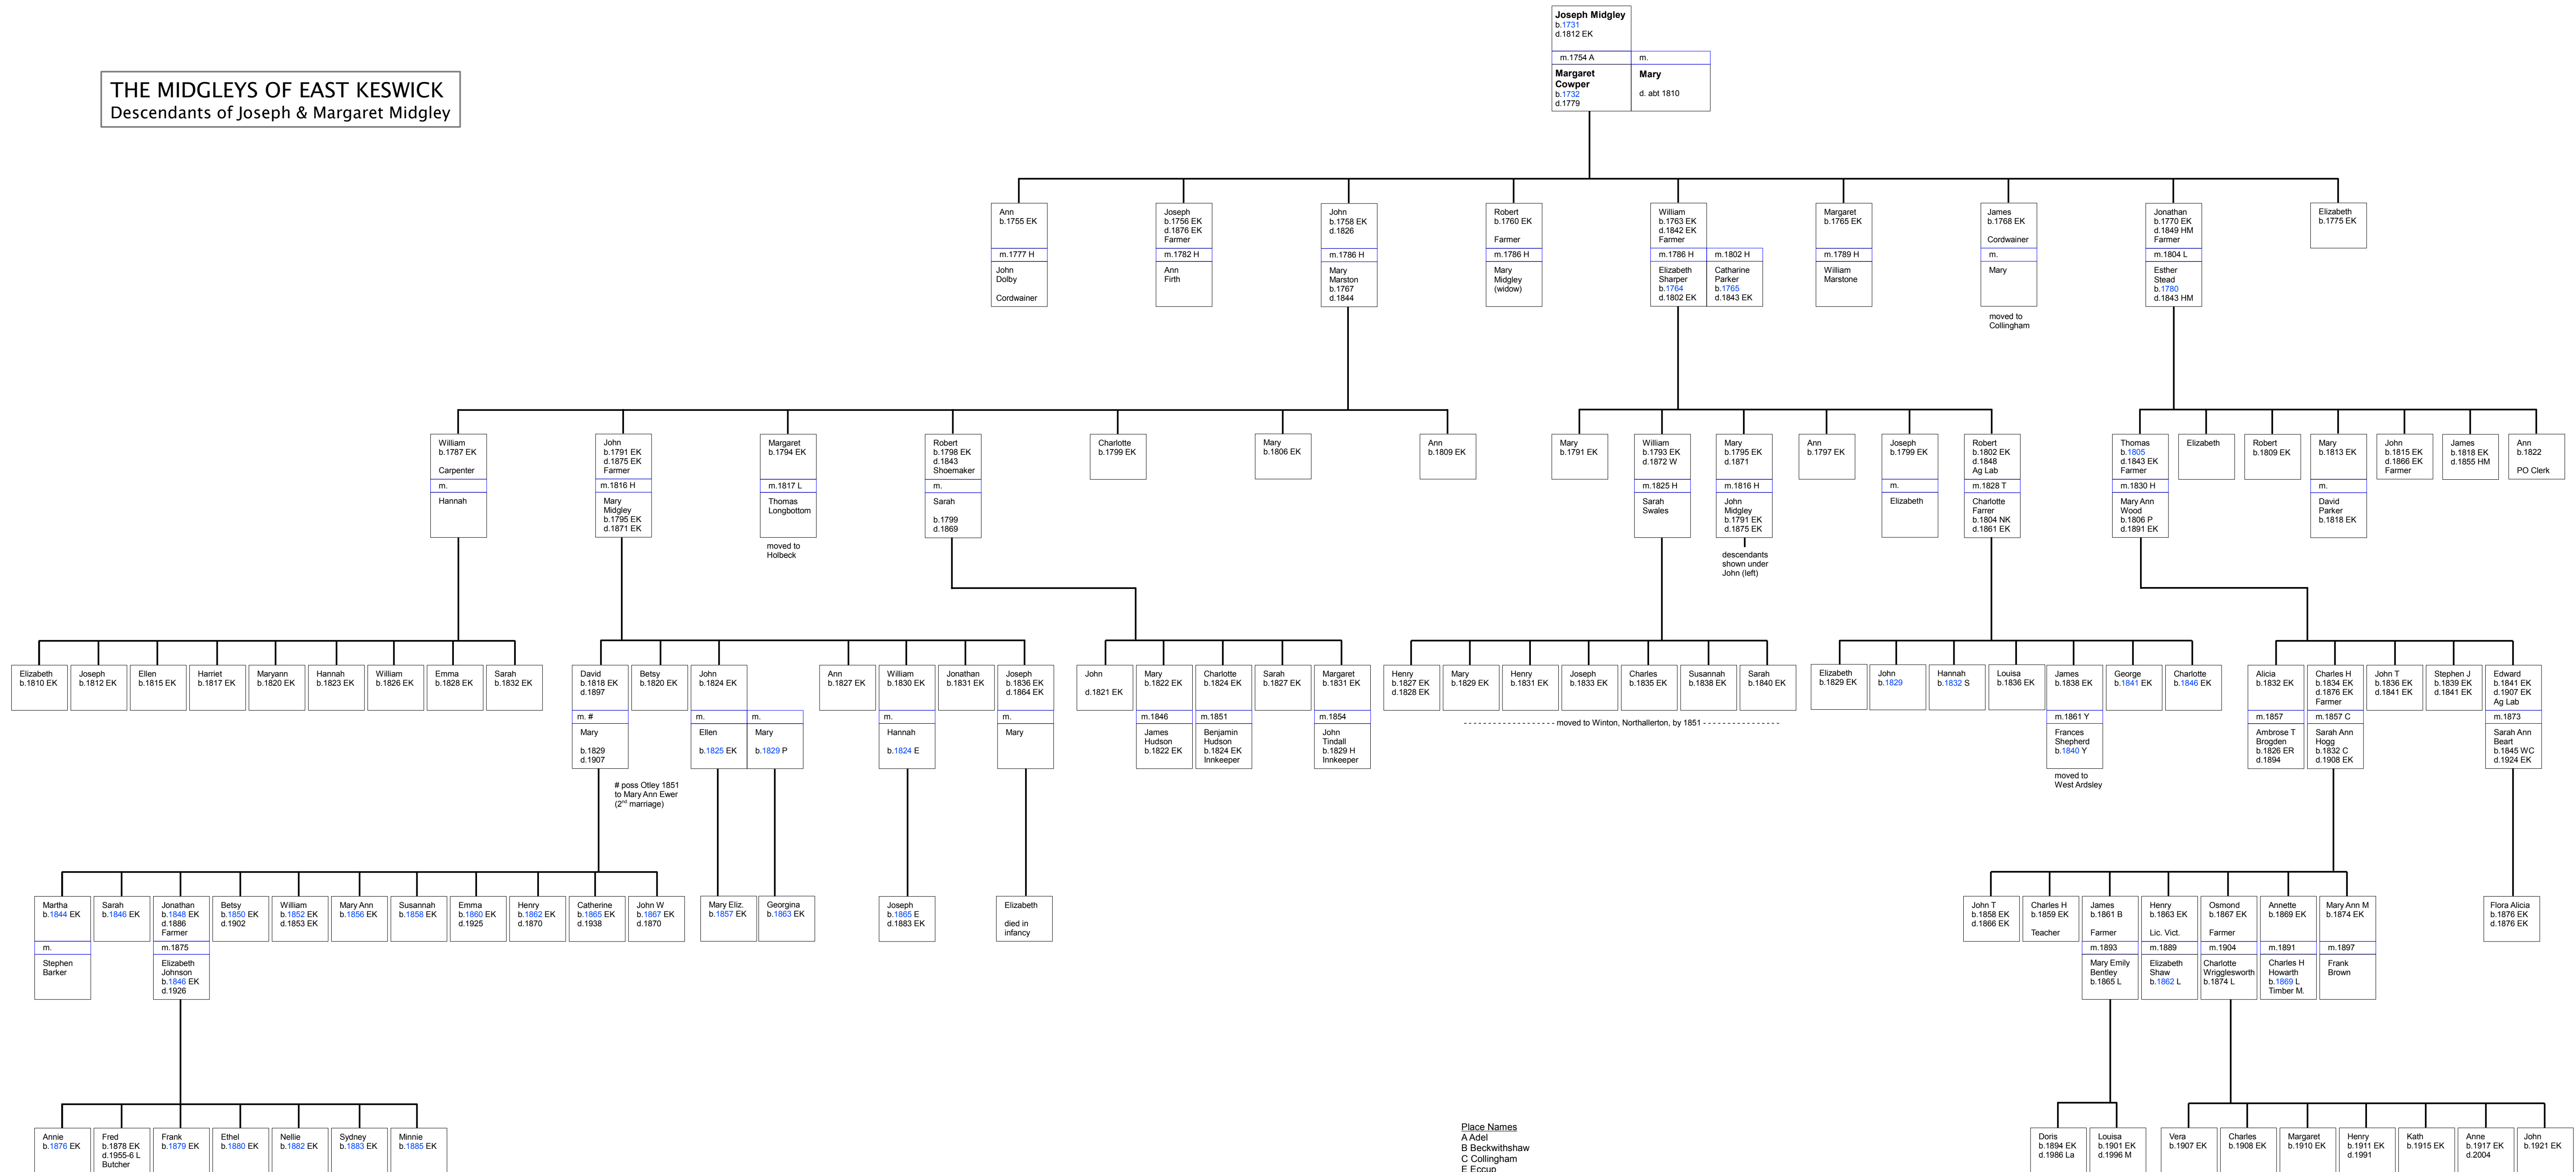

THE MIDGLEYS OF EAST KESWICK

Descendants of Joseph & Margaret Midgley