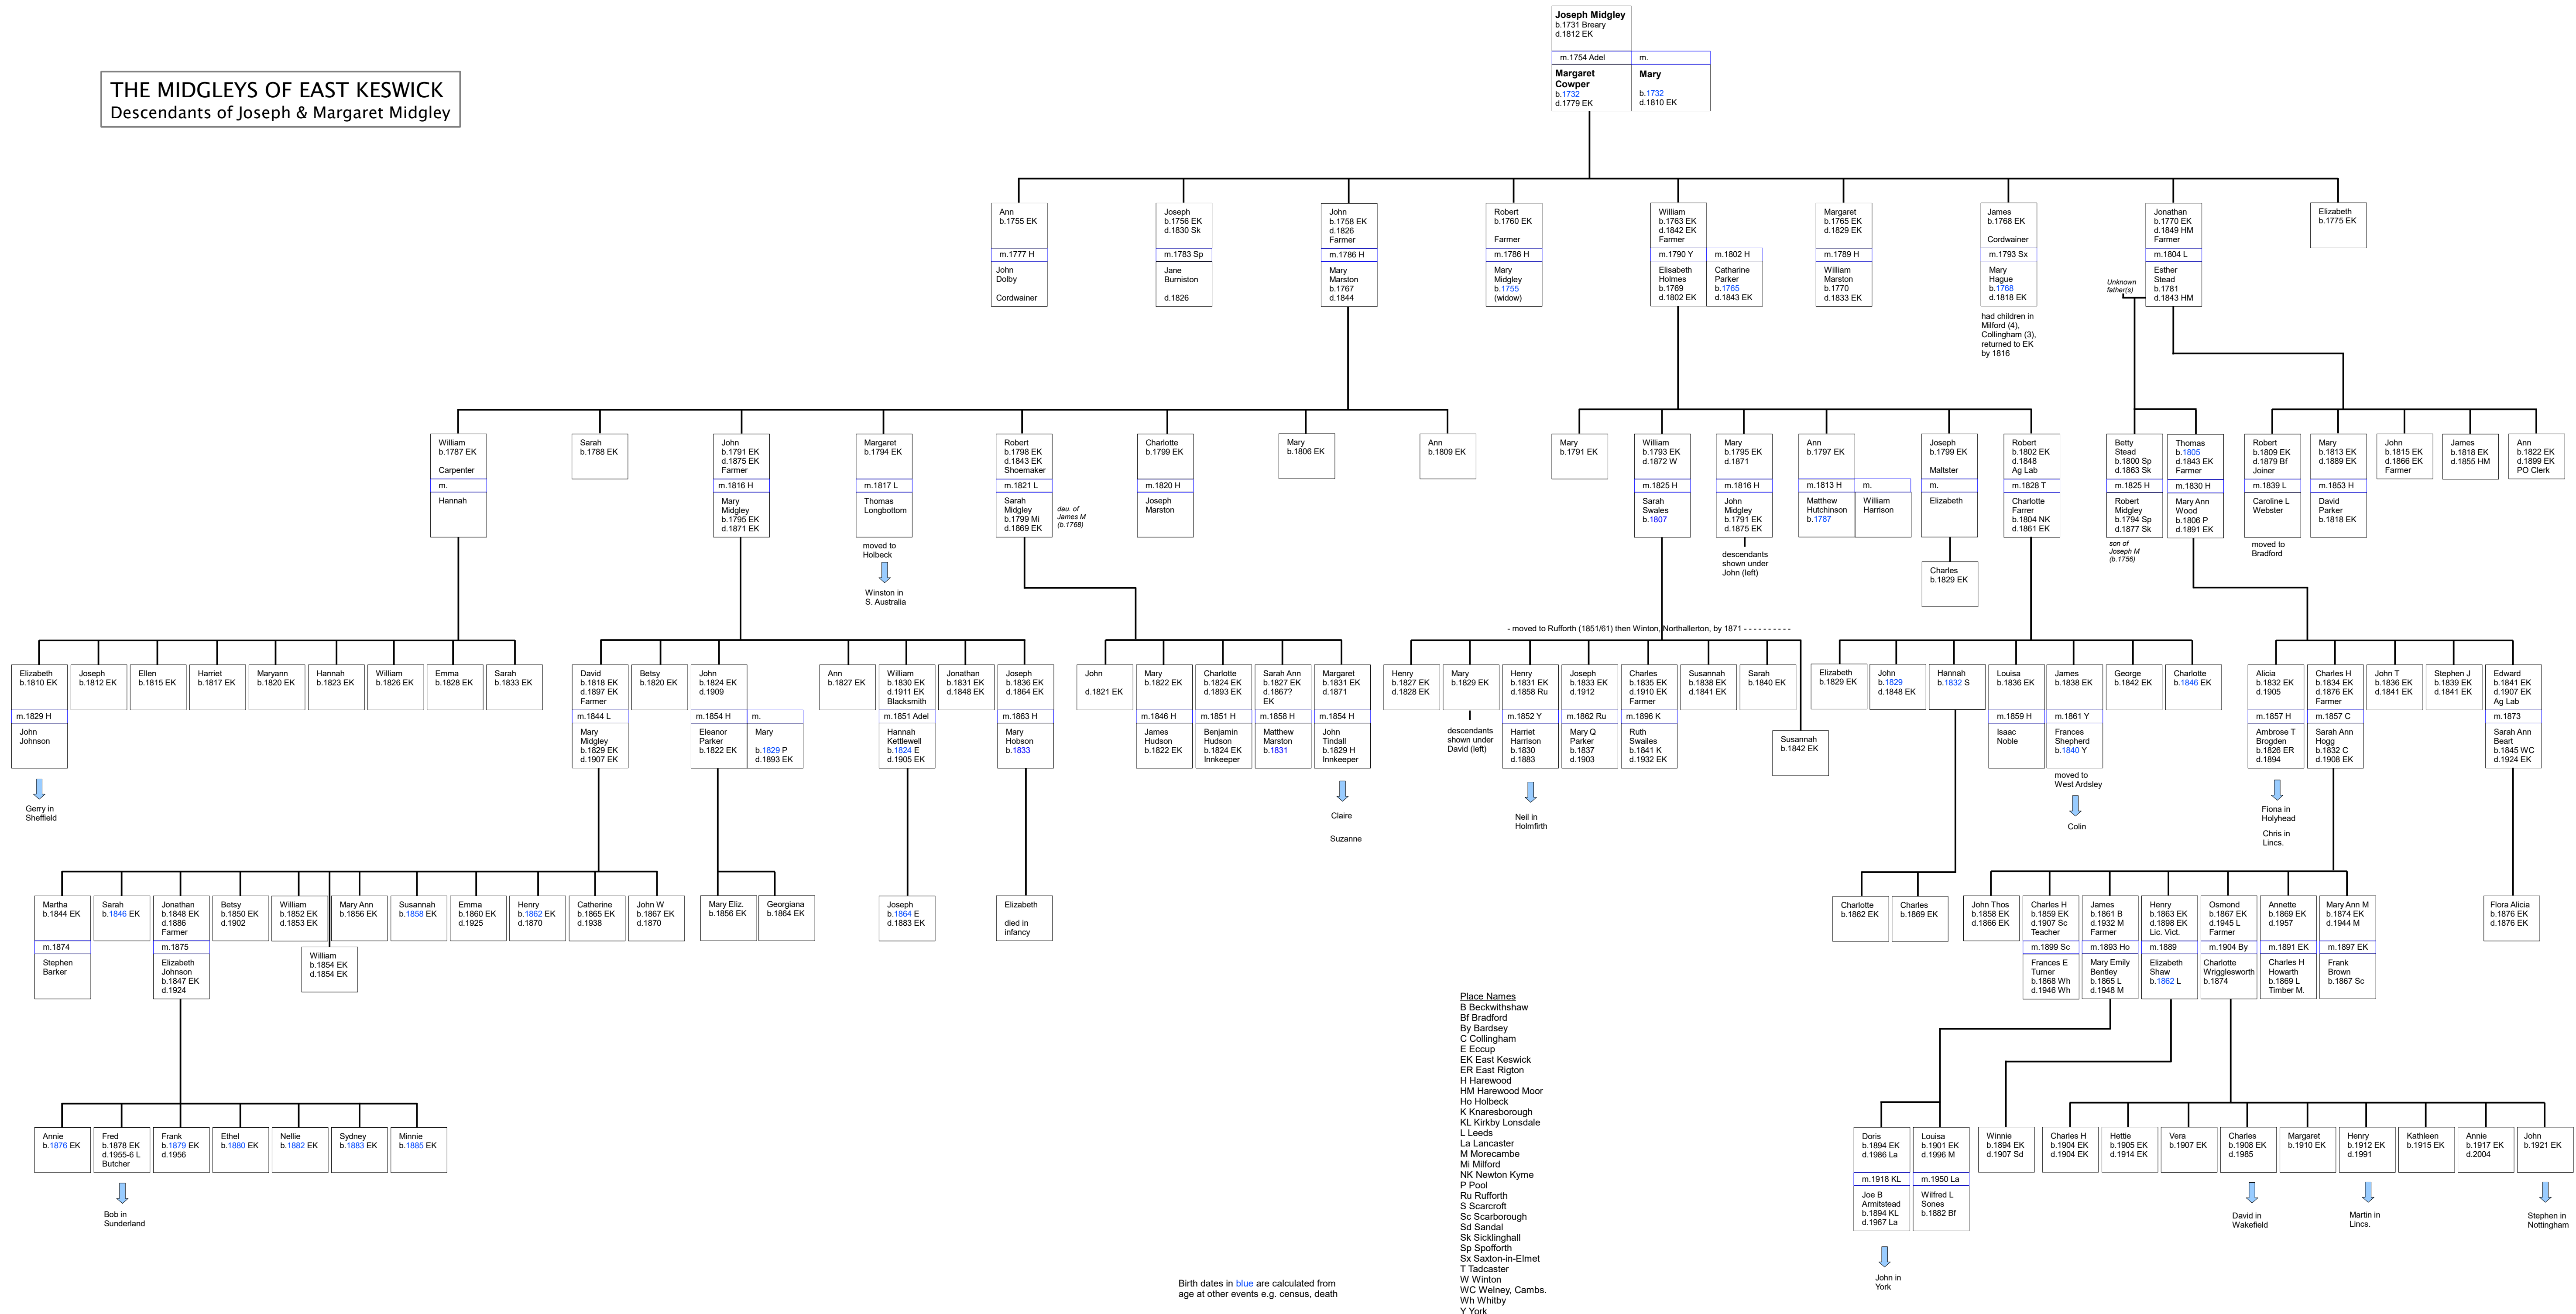

THE MIDGLEYS OF EAST KESWICK

Descendants of Joseph & Margaret Midgley